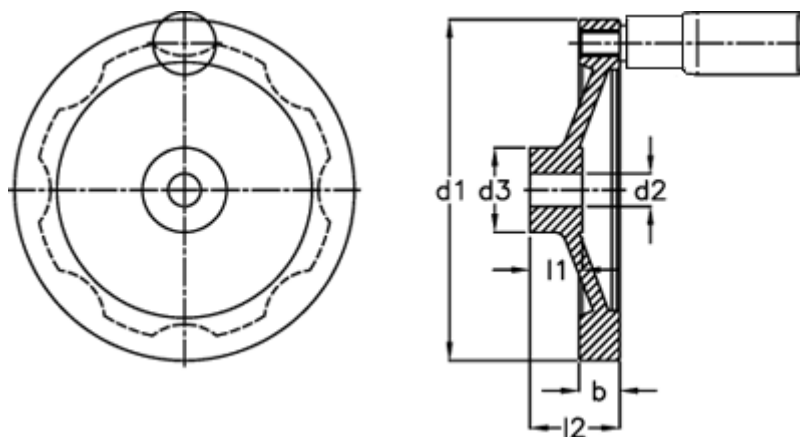

Data Sheet

Article number: 20379341

Description: E+G Handwheel
GN 323-250-K22-R

Measures

b = 23.0

d1 = 250

d2 H7 = 22

d3 = 48

Handle = 25

l1 = 28

l2 = 51